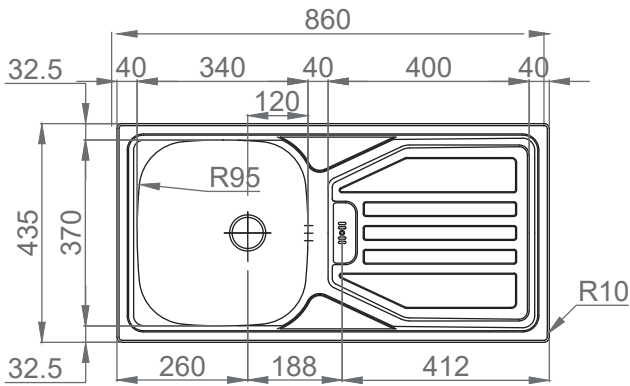

RODI LIGHT - OKIO LINE

OKIO LINE 85 DEEP

Reversible monobloc sink with 95 mm radius for inset installation.

FINISHINGS:

- Unpolished

Technical Details

What you need to know

External Measure	860x435mm
Bowls Measure	340x370mm
Depth	140mm
Package	Carton cover
Cabinet Size	450mm

Cutout Sizes

Inset Installation